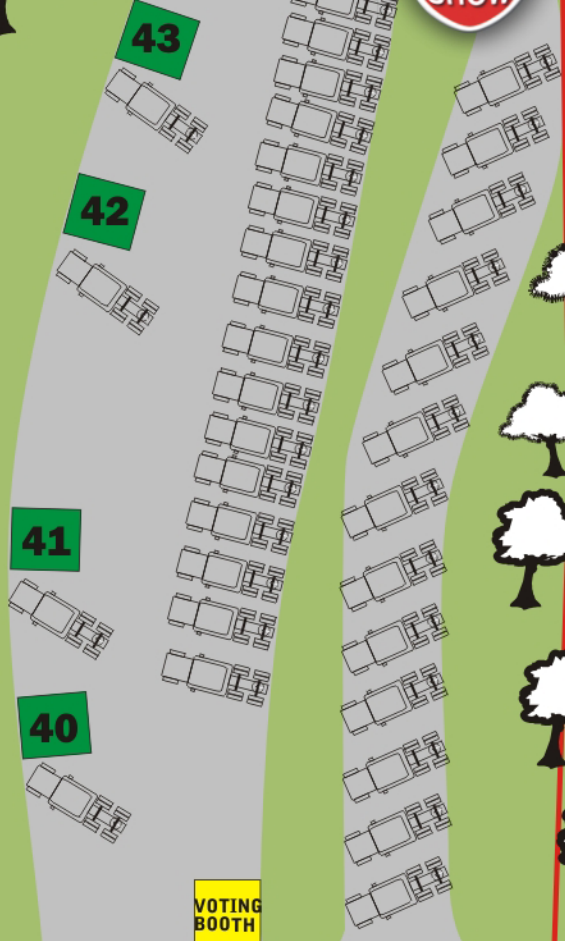

2020 TRUCK SHOW FLOORPLAN

ROSEMEAD BLVD

CHICO AVE

ENTRANCE

- 1
- 2
- 3
- 4
- 5
- 6
- 7
- 8
- 9
- 19
- 20
- 21
- 22
- 23
- 24
- 25
- 26
- 27

- 10
- 11
- 12
- 13
- 14
- 15
- 16
- 17
- 18
- 28
- 29
- 30
- 31
- 32
- 33
- 34
- 35
- 36
- 37

FOOD TRUCKS

EATING AREA

DJ M/C

KIDS BOOTH

VOTING BOOTH

DEAD END